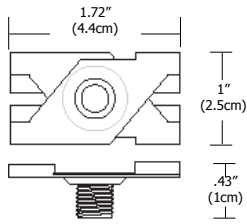

SPECIAL INSTALLATION ACCESSORIES FOR CIRRUS CHANNEL

REV.04.22.15

Drop Ceiling T-Bar Clip

Drop Ceiling T-Bar Clip mounts to Cirrus Channel for installation on T-Bar grid ceilings.

Product	Type	Finish
CC	TBAR	W
CC Channel Cirrus	TBAR 9/16" and 15/16"	W White B Black