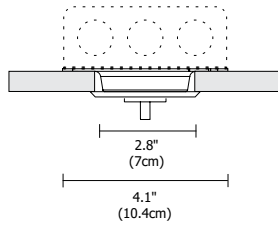

# 2 INCH ROUND OR SQUARE CANOPY WITH JUNCTION BOX

REV03.13.17

**2RD 2 Inch Round Canopy**

**2SQ 2 Inch Square Canopy**

## 2 Inch Round or Square Canopy with Junction Box

The Cirrus Channel Linear Suspension includes a 4 inch Square Canopy; however, the 2 inch Round or Square Canopies are additional canopy options that can be ordered as accessories. The 2 inch Round or Square Canopy with Junction Box includes a special plaster ring that fits on a 4 inch square or octagon Junction Box.

Product	Size	Type	Finish
<b>CCS</b>	<b>2SQ</b>	<b>JBOX</b>	<b>SN</b>
<b>CCS</b> Cirrus Channel Suspension	<b>2SQ</b> 2.8" Square <b>2RD</b> 2.8" Round	<b>JBOX</b> Junction Box	<b>SN</b> Satin Nickel <b>CH</b> Chrome <b>BZ</b> Antique Bronze <b>SA</b> Satin Aluminum <b>BK</b> Satin Black <b>WH</b> White