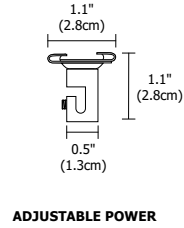

CHANNEL SUSPENSION ADJUSTABLE T-BAR CLIP

REV03.13.17

Cirrus Suspension Adjustable T-Bar Clip

Cirrus Suspension Adjustable T-Bar Clip mounts rigid or adjustable Cirrus aircraft cables to T-Bar grid ceilings. Available as adjustable power and non-power versions.

Product	Type	Options	Finish
CS	TBAR	A	W
CS Channel Suspension	TBAR 9/16" and 15/16"	A Adjustable AP Adjustable Power	W White B Black

PROJECT:

FIXTURE
TYPE:

DATE: