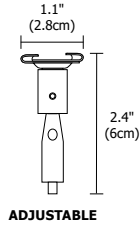

CHANNEL SUSPENSION ADJUSTABLE T-BAR CLIP

REV03.13.17

Cirrus Suspension Adjustable T-Bar Clip

Cirrus Suspension Adjustable T-Bar Clip mounts rigid or adjustable Cirrus aircraft cables to T-Bar grid ceilings. Available as adjustable power and non-power versions.

Product	Type	Options	Finish
CS	TBAR	A	W
CS Channel Suspension	TBAR 9/16" and 15/16"	A Adjustable AP Adjustable Power	W White B Black

PROJECT:

FIXTURE
TYPE:

DATE: