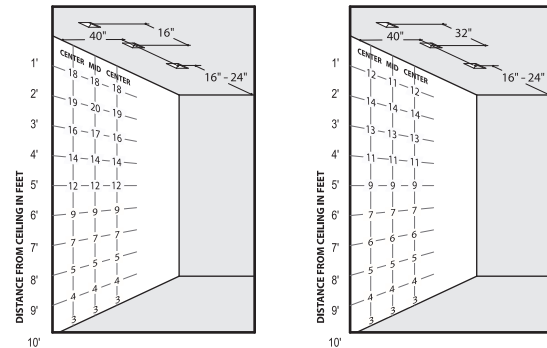

Genna MR16 Square 3.5" Wall Wash halogen

AH6-GWS3-WS3

Wall Wash MR16-50W, 3.5" Flush Trim Aperture

All Housings
IC and Air
Tight Rated

Description: Specification grade recessed plaster-in (drywall) flangeless, flush wall wash fixture. Trim offers no-glare aperture and ultra uniform field of light to top of wall. Mounts at 32" (813mm) center to center and 40" (1016mm) from center to wall.