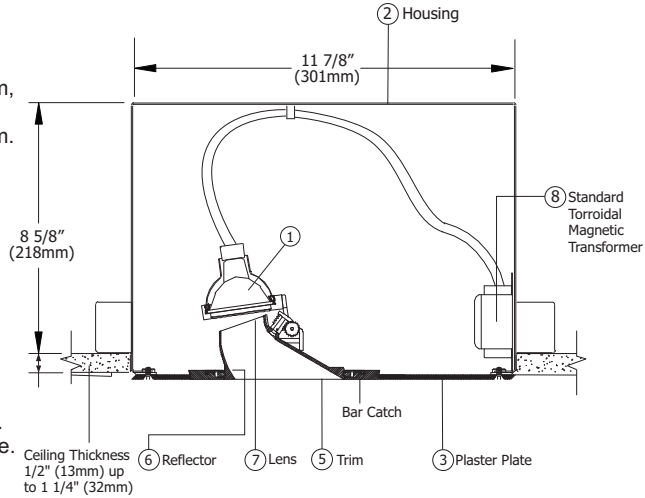

- ① **Lamp:** MR16 12V 50W IR lamp (infrared, equal to 75w halogen), maximum, 37W IR lamp is the maximum when used with electronic transformer.
- ② **Housing:** AH6 IC and airtight construction, 19 guage die formed aluminum. Suitable for remodel and new construction.
- ③ **Plaster Plate:** 11 7/8" (301mm) x 9 1/4" (235mm) x 1/8" (3mm) aluminum plaster plate, primed and mounted flush with ceiling. Apply Durabond® ceiling compound at the perimeter of the housing. This prevents chipping and cracking at the trim aperture, which is common with other flush fixtures.
- ④ **Mounting:** Self leveling telescoping mounting bars extend to allow mounting between studs 16"-24" (406-609mm) O.C. mounting hardware is suitable for new and remodel commercial or residential drywall construction. Designed to accommodate ceiling thickness from 1/2" (13mm) to 1 1/4" (32mm). Notch marking for laser alignment.
- ⑤ **Trim:** Die-cast and precision-machined aluminum 3 1/2" (89mm) aperture. Flangeless, flush, square trim with a precision snap-fit into the plaster plate.
- ⑥ **Reflector:** Precision cut aluminum with silver haze, brushed bronze, white or black finish.
- ⑦ **Lens:** Supplied with frosted prismatic lens to provide smooth beam patterns.
- ⑧ **Electrical:** Standard 75W 120V 60Hz torroidal magnetic transformer includes integral thermal protection and potting for noise reduction. Spring clip allows transformer to be easily removed or interchanged to electronic through the aperture. Standard magnetic transformer accepts 120V (electronic & international versions: 120V, 230V, 277V). Secondary output voltage is 11.8 volts. Socket contains pure nickel contacts.