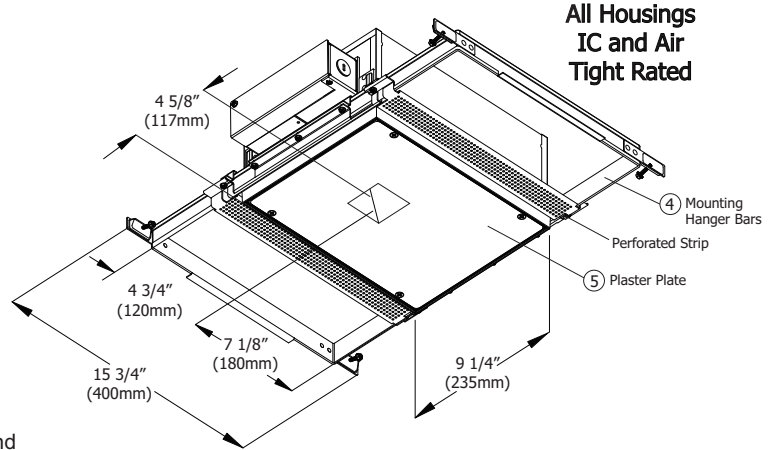

Genna MR16 Square 3.5" Wall Wash halogen

AH6-GWS3-WS3

Wall Wash MR16-50W, 3.5" Flush Trim Aperture

All Housings
IC and Air
Tight Rated

Description: Specification grade recessed plaster-in (drywall) flangeless, flush wall wash fixture. Trim offers no-glare aperture and ultra uniform field of light to top of wall. Mounts at 32" (813mm) center to center and 40" (1016mm) from center to wall.

- ① **Lamp:** MR16 12V 50W IR lamp (infrared, equal to 75w halogen), maximum, 37W IR lamp is the maximum when used with electronic transformer.
- ② **Housing:** AH6 IC and airtight construction, 19 guage die formed aluminum. Suitable for remodel and new construction.
- ③ **Plaster Plate:** 11 7/8" (301mm) x 9 1/4" (235mm) x 1/8" (3mm) aluminum plaster plate, primed and mounted flush with ceiling. Apply Durabond® ceiling compound at the perimeter of the housing. This prevents chipping and cracking at the trim aperture, which is common with other flush fixtures.
- ④ **Mounting:** Self leveling telescoping mounting bars extend to allow mounting between studs 16"-24" (406-609mm) O.C. mounting hardware is suitable for new and remodel commercial or residential drywall construction. Designed to accommodate ceiling thickness from 1/2" (13mm) to 1 1/4" (32mm). Notch marking for laser alignment.
- ⑤ **Trim:** Die-cast and precision-machined aluminum 3 1/2" (89mm) aperture. Flangeless, flush, square trim with a precision snap-fit into the plaster plate.
- ⑥ **Reflector:** Precision cut aluminum with silver haze, brushed bronze, white or black finish.
- ⑦ **Lens:** Supplied with frosted prismatic lens to provide smooth beam patterns.
- ⑧ **Electrical:** Standard 75W 120V 60Hz torroidal magnetic transformer includes integral thermal protection and potting for noise reduction. Spring clip allows transformer to be easily removed or interchanged to electronic through the aperture. Standard magnetic transformer accepts 120V (electronic & international versions: 120V, 230V, 277V). Secondary output voltage is 11.8 volts. Socket contains pure nickel contacts.