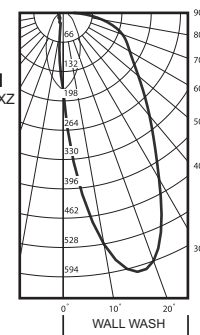

MULTIPLE UNITS - FOOTCANDLES ON WALL
Sylvania Tru-Aim 50 Watt IR MR16 NFL/25/EXZ

CANDLEPOWER DISTRIBUTION
Sylvania Tru-Aim 50 Watt IR MR16 NFL/25/EXZ