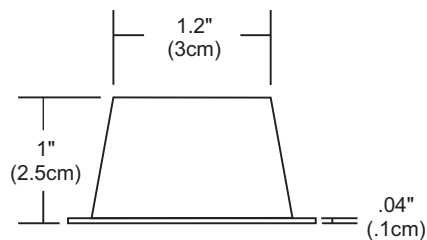

Beveled Snoot

STB16-BK

MR16 Snoot

Description:

Spun aluminum housing to reduce the spill light and control the glare. Black Finish.

Aurora with Snoot Assembly

Ordering Code:

STB16 - BK