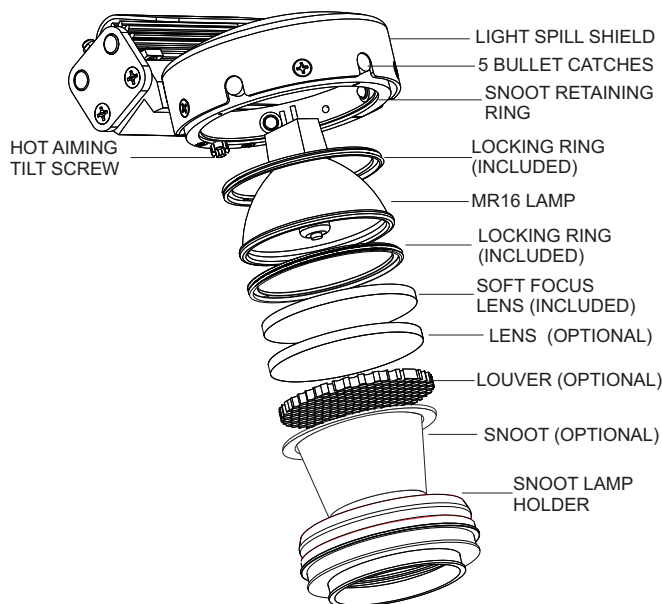

Beveled Snoot

STB16-BK

MR16 Snoot

Description:

Spun aluminum housing to reduce the spill light and control the glare. Black Finish.

Aurora with Snoot Assembly

Ordering Code:

STB16 - BK