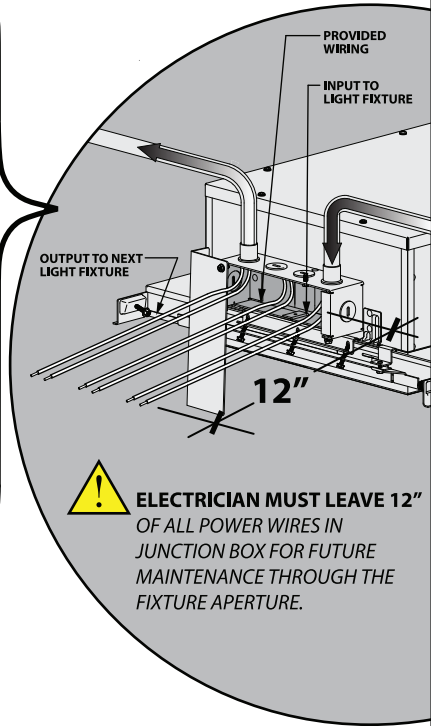

TOP VIEW OF HOUSING

ELECTRICIAN MUST LEAVE THE 12" OF POWER WIRES PROVIDED INSIDE JUNCTION BOX

ELECTRICIAN MUST LEAVE 12" OF ALL POWER WIRES INSIDE JUNCTION BOX

PLEASE REFER TO COMPLETE
INSTALLATION INSTRUCTIONS
ENCLOSED IN HOUSING
PACKAGING BOX OR VISIT
WWW.PURELIGHTING.COM