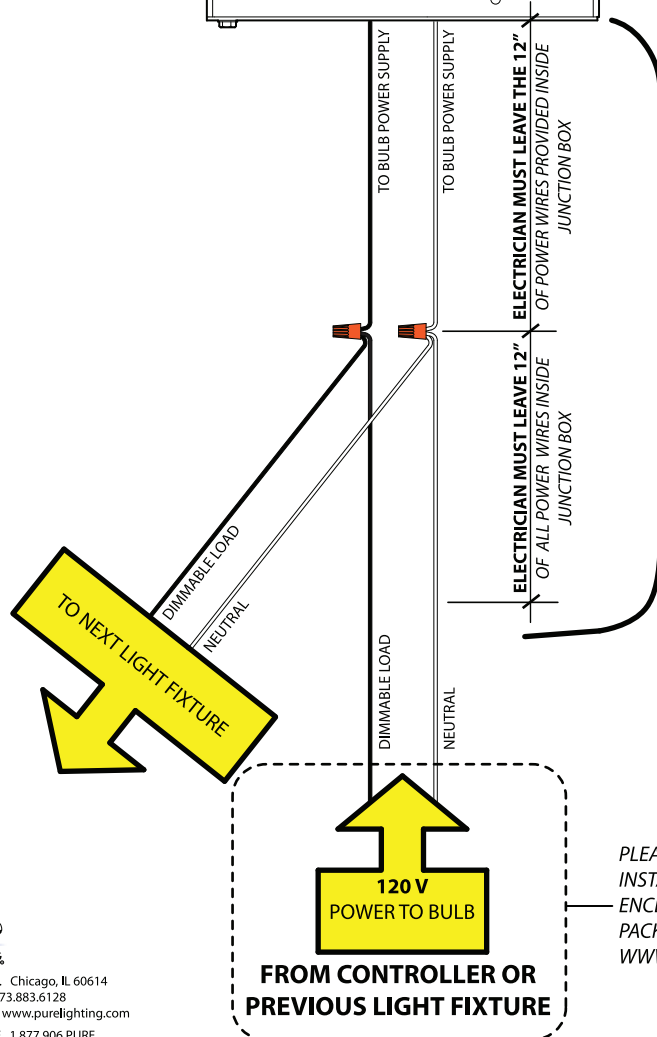

AURORA NON RGB HOUSINGS

WIRING TERMINATION OVERVIEW

PLEASE REFER TO COMPLETE
INSTALLATION INSTRUCTIONS ENCLOSED
IN HOUSING PACKAGING BOX OR VISIT
WWW.PURELIGHTING.COM

AURORA NON RGB HOUSING MODELS

AH1, AH2, AH6, AC1, AC2, AC6, AC7

TOP VIEW OF HOUSING

ELECTRICIAN MUST LEAVE THE 12" OF POWER WIRES PROVIDED INSIDE JUNCTION BOX

ELECTRICIAN MUST LEAVE 12" OF ALL POWER WIRES INSIDE JUNCTION BOX

PLEASE REFER TO COMPLETE
INSTALLATION INSTRUCTIONS
ENCLOSED IN HOUSING
PACKAGING BOX OR VISIT
WWW.PURELIGHTING.COM