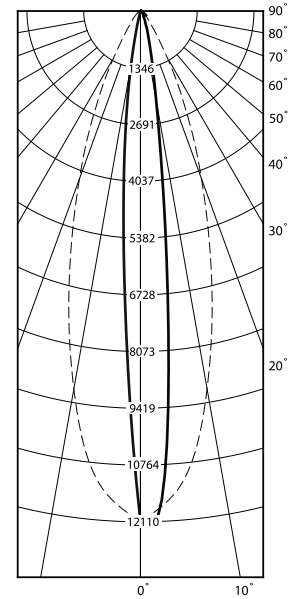

STRATUS DISTRIBUTION CURVE

10 X 60 DEGREE BEAM

CANDLEPOWER DISTRIBUTION

(1) SH4-SP4-WW
WARM WHITE

ZONAL LUMEN SUMMARY

Zone	Lumens	%Fixture
0-30	1780	73.8
0-40	2016	83.6
0-60	2325	96.4
0-90	2412	100.0
90-180	0	0.0
0-180	2412	100.0