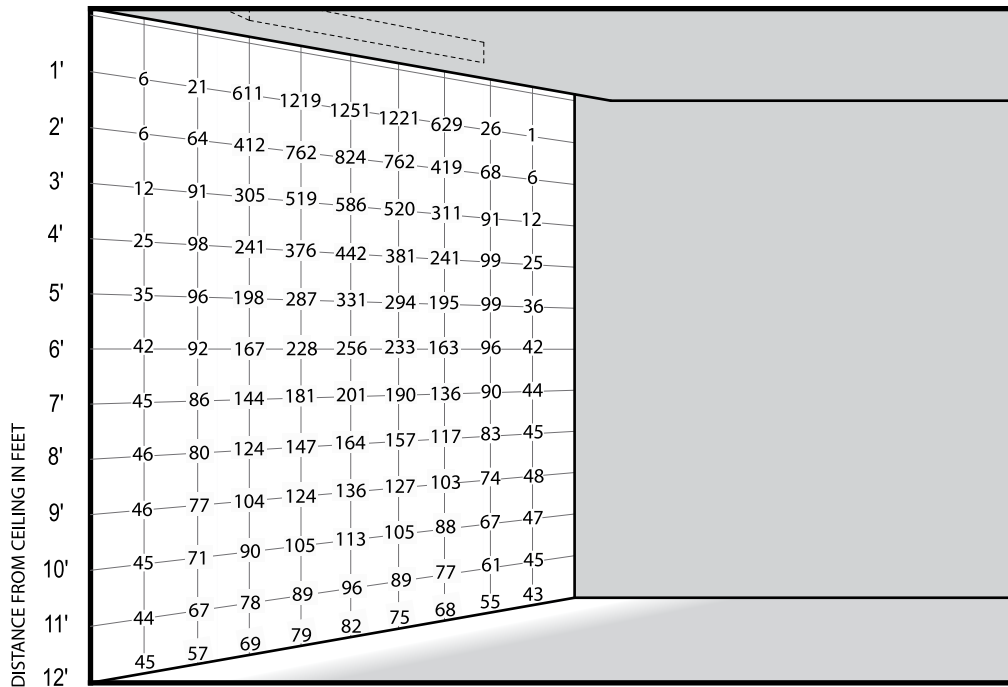

POINT BY POINT FOOTCANDLES (Horizontal Plane)

(1) SH4-SP4-WW
Photometry provided by Independent Testing Lab (ITL, Boulder)

COMPANY	FIXTURE TYPE	DATE
PROJECT	APPROVED BY