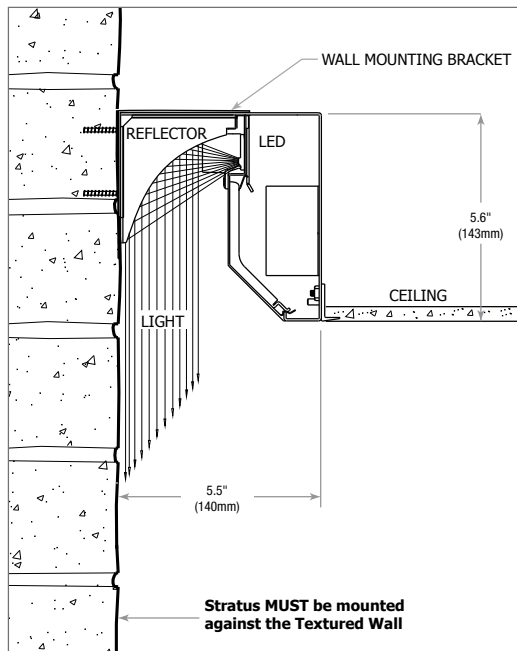

STRATUS INSTALLATION DETAIL