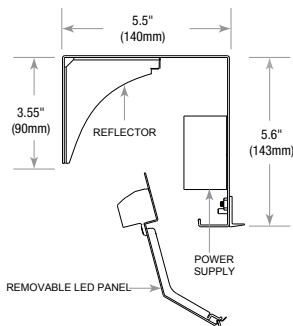

STRATUS INSTALLATION DETAIL