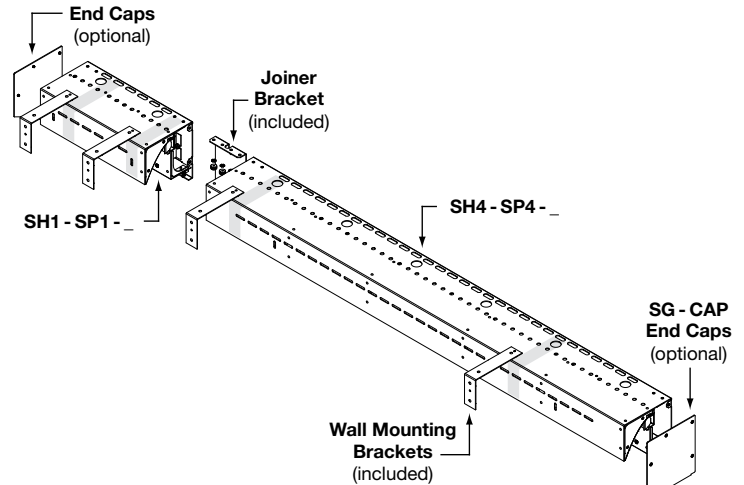

STRATUS COMPONENTS

Lighting Facts Label for 1 ft. version

2009
Next
Generation
Luminaires